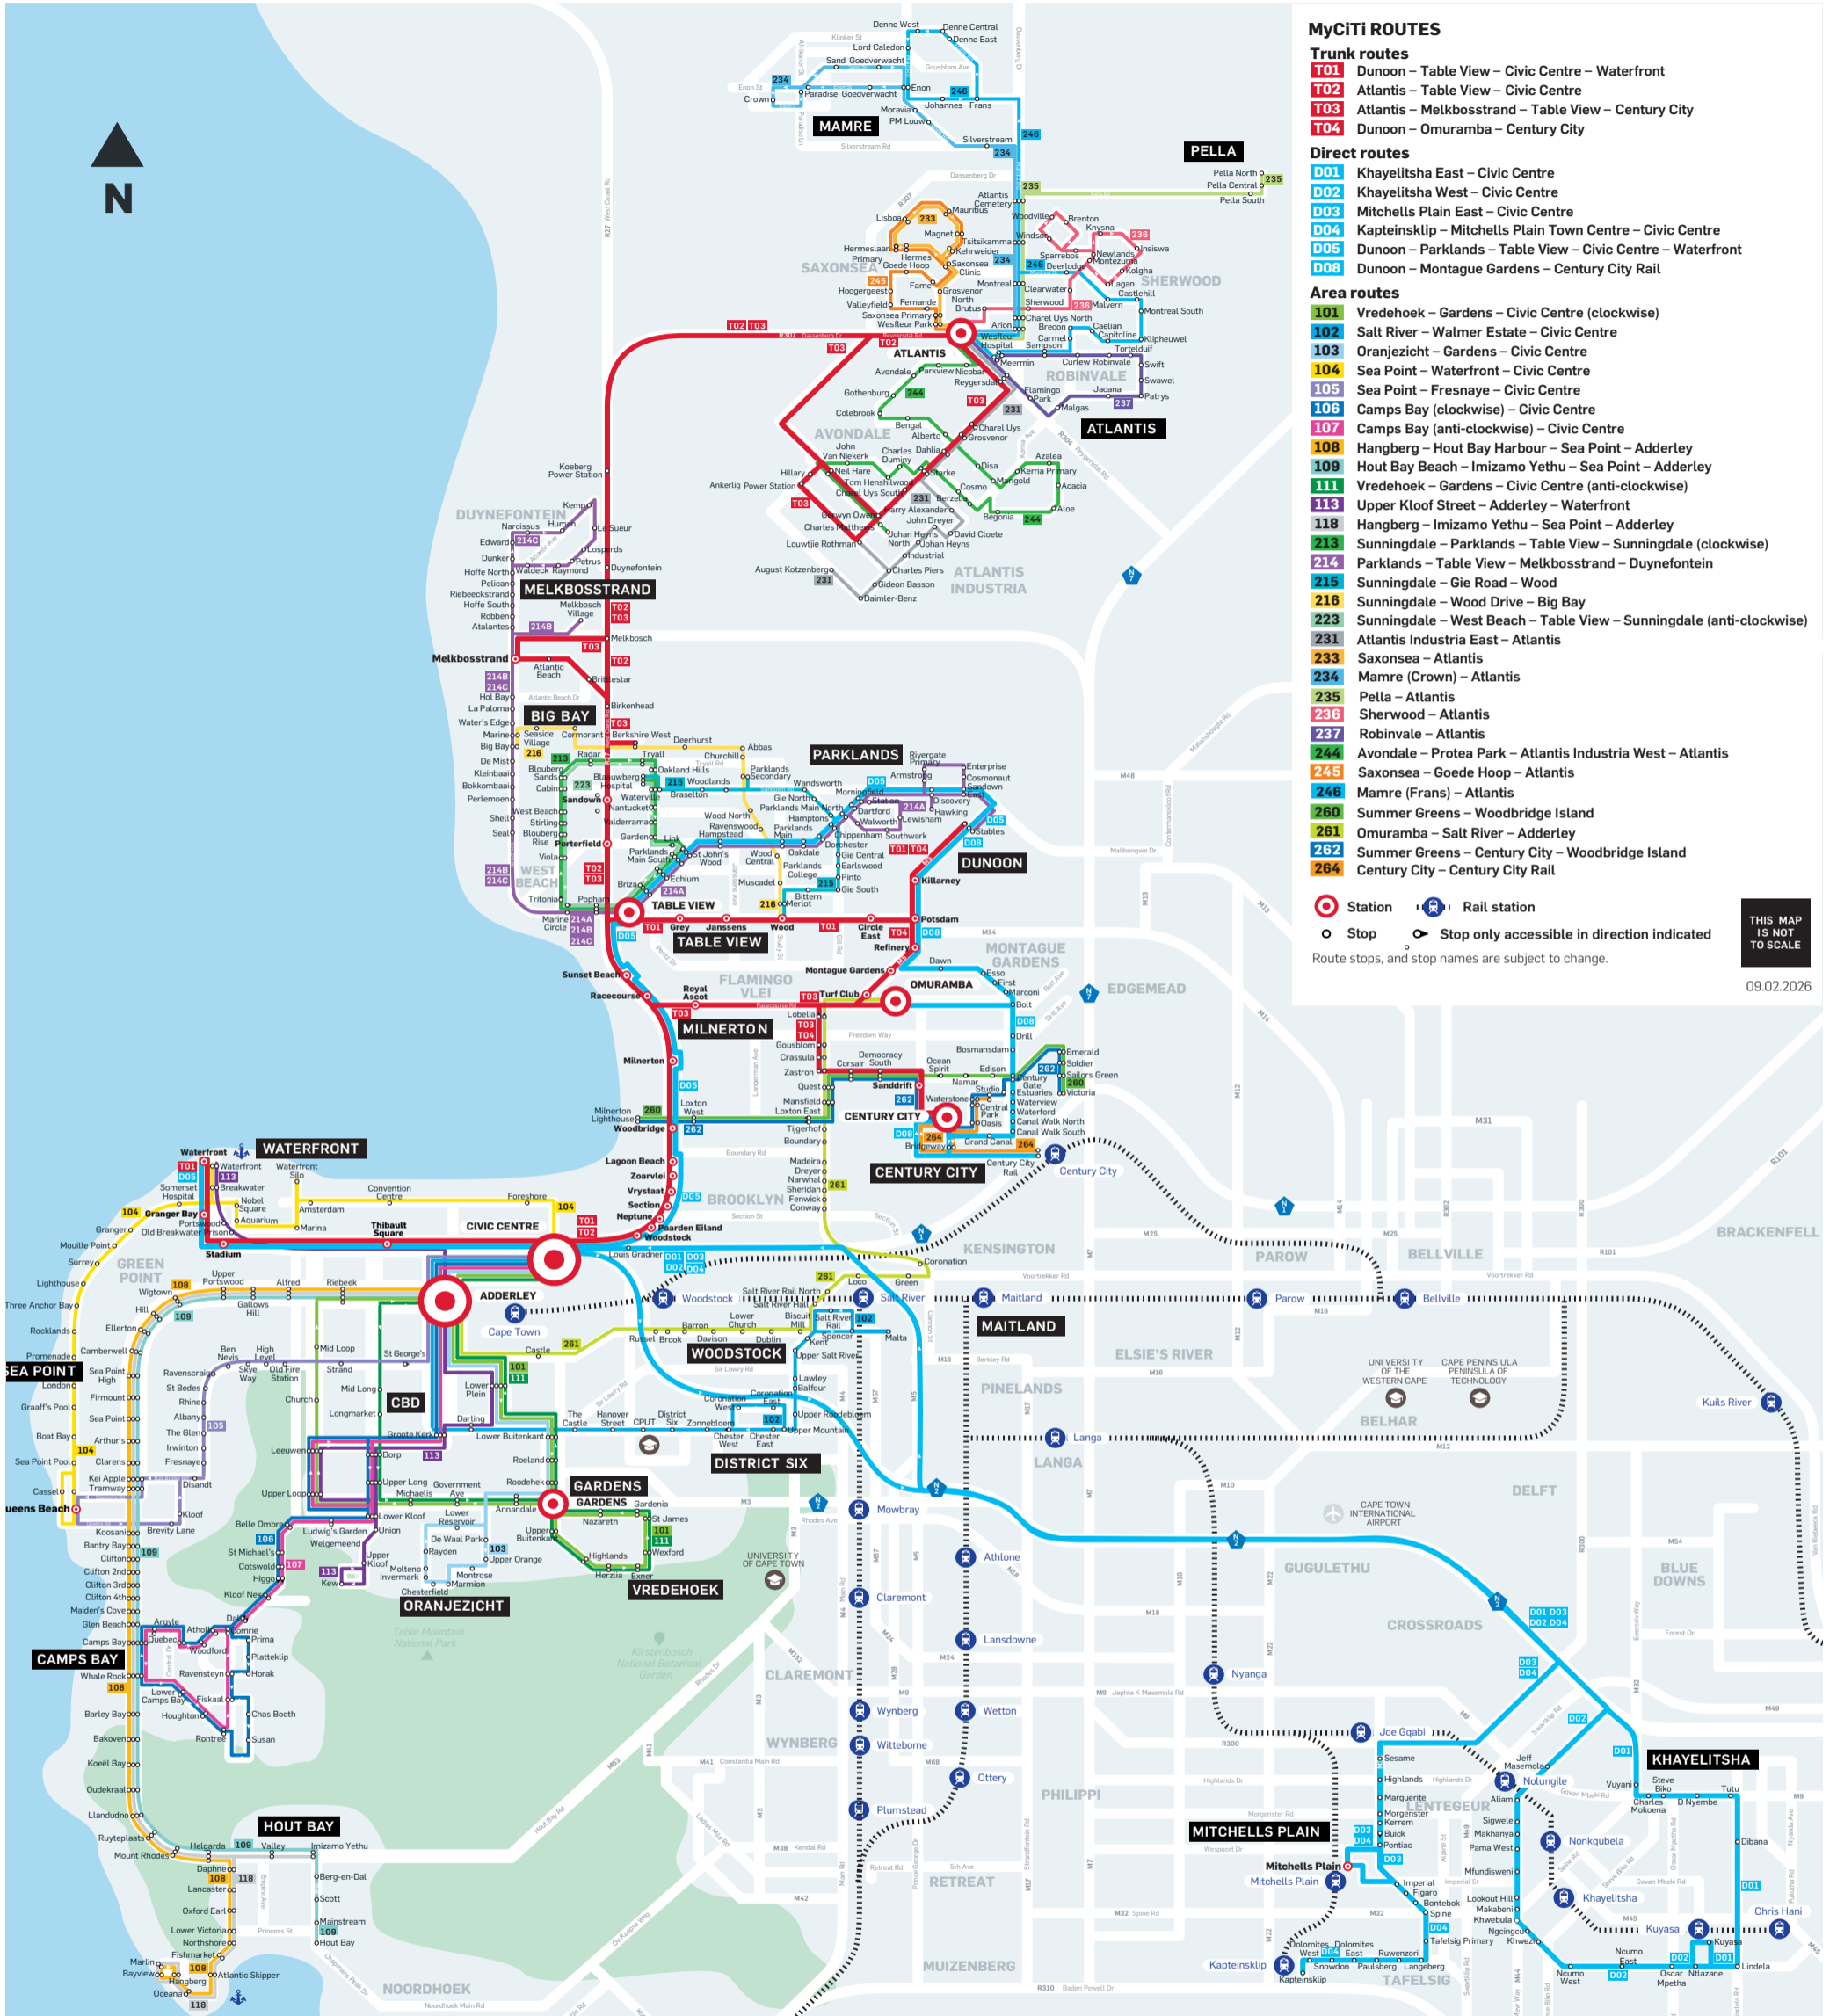

MYCITI ROUTE MAP

24/04/2026

MyCITI ROUTES

Trunk routes

- **T01** Dunoon – Table View – Civic Centre – Waterfront
- **T02** Atlantis – Table View – Civic Centre
- **T03** Atlantis – Melkbosstrand – Table View – Century City
- **T04** Dunoon – Omuramba – Century City

Direct routes

- **D01** Khayelitsha East – Civic Centre
- **D02** Khayelitsha West – Civic Centre
- **D03** Mitchells Plain East – Civic Centre
- **D04** Kapteinsklop – Mitchells Plain Town Centre – Civic Centre
- **D05** Dunoon – Parklands – Table View – Civic Centre – Waterfront
- **D08** Dunoon – Montague Gardens – Century City Rail

Area routes

- **101** Vredehoek – Gardens – Civic Centre (clockwise)
- **102** Salt River – Walmer Estate – Civic Centre
- **103** Oranjezicht – Gardens – Civic Centre
- **104** Sea Point – Waterfront – Civic Centre
- **105** Sea Point – Fresnaye – Civic Centre
- **106** Camps Bay (clockwise) – Civic Centre
- **107** Camps Bay (anti-clockwise) – Civic Centre
- **108** Hangberg – Hout Bay Harbour – Sea Point – Adderley
- **109** Hout Bay Beach – Imizamo Yethu – Sea Point – Adderley
- **111** Vredehoek – Gardens – Civic Centre (anti-clockwise)
- **113** Upper Kloof Street – Adderley – Waterfront
- **118** Hangberg – Imizamo Yethu – Sea Point – Adderley
- **213** Sunningdale – Parklands – Table View – Sunningdale (clockwise)
- **214** Parklands – Table View – Melkbosstrand – Duynefontein
- **215** Sunningdale – Gie Road – Wood
- **216** Sunningdale – Wood Drive – Big Bay
- **223** Sunningdale – West Beach – Table View – Sunningdale (anti-clockwise)
- **231** Atlantis Industria East – Atlantis
- **233** Saxoensea – Atlantis
- **234** Mamre (Crown) – Atlantis
- **235** Pella – Atlantis
- **236** Sherwood – Atlantis
- **237** Robinvale – Atlantis
- **244** Avondale – Protea Park – Atlantis Industria West – Atlantis
- **245** Saxoensea – Goede Hoop – Atlantis
- **246** Mamre (Frans) – Atlantis
- **260** Summer Greens – Woodbridge Island
- **261** Omuramba – Salt River – Adderley
- **262** Summer Greens – Century City – Woodbridge Island
- **264** Century City – Century City Rail

1. Station
   - Rail station
   - Stop
   - Stop only accessible in direction indicated
2. Route stops, and stop names are subject to change.

THIS MAP IS NOT TO SCALE
09.02.2026